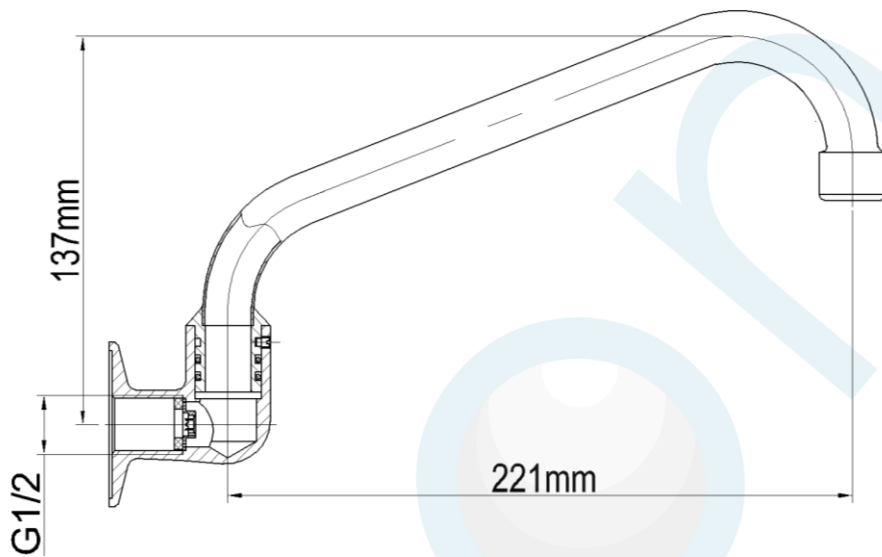

SWIVEL SPOUT WALL TUBE 225mm CP WELS 3 STAR

Product Code : 60316

Brand Name: **elson**

Product Specification

- Material: Brass,
- Threads: Complies with AS 1722.2
- End Connectors: Complies with AS 3688
- Suitable for Potable Water, Complies with AS/NZS 4020
- Maximum Working Temperature: 80°C
- Maximum Working Pressure: 800 KPa
- WELS Rating: 3 STAR 9 L/Min